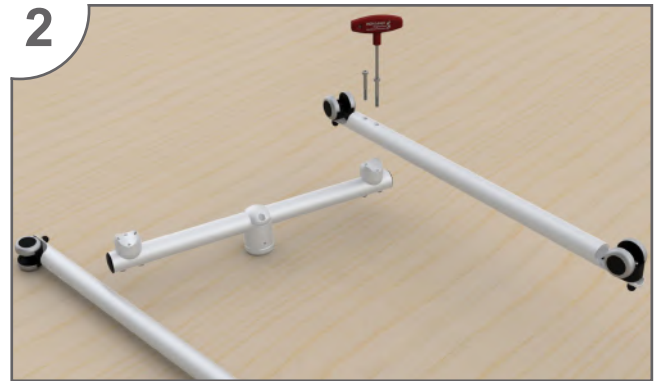

ASSEMBLY INSTRUCTION

Name: FS-EcoLock

Model Number: #17.1055

Instruction ID: #00.573_A

ASSEMBLY INSTRUCTION

Name: FS-EcoLock

Model Number: #17.1055

Instruction ID: #00.573_A