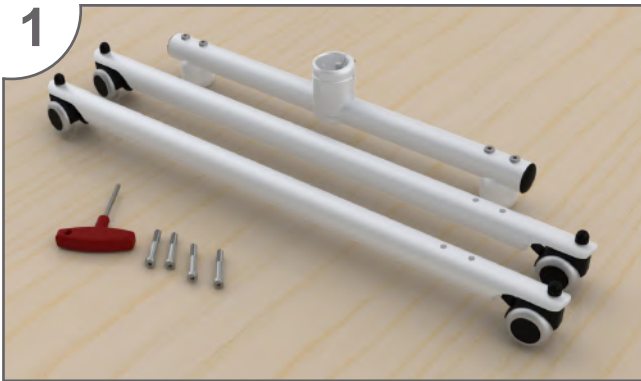

ASSEMBLY INSTRUCTION

Name: FS-EcoLock

Model Number: #17.1055

Instruction ID: #00.573_A

ASSEMBLY INSTRUCTION

Name: FS-EcoLock

Model Number: #17.1055

Instruction ID: #00.573_A