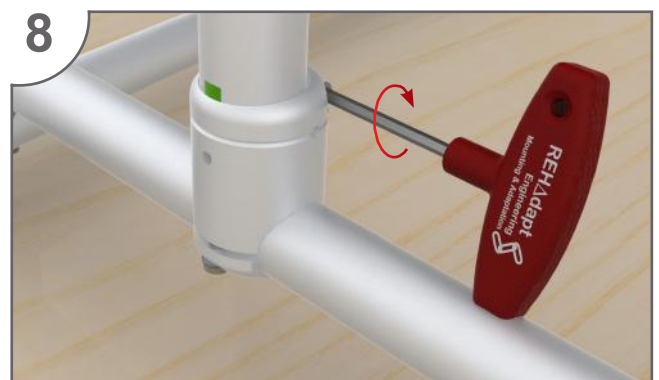

ASSEMBLY INSTRUCTION

Name: FS-EcoLock

Model Number: #17.1055

Instruction ID: #00.573_A

ASSEMBLY INSTRUCTION

Name: FS-EcoLock

Model Number: #17.1055

Instruction ID: #00.573_A