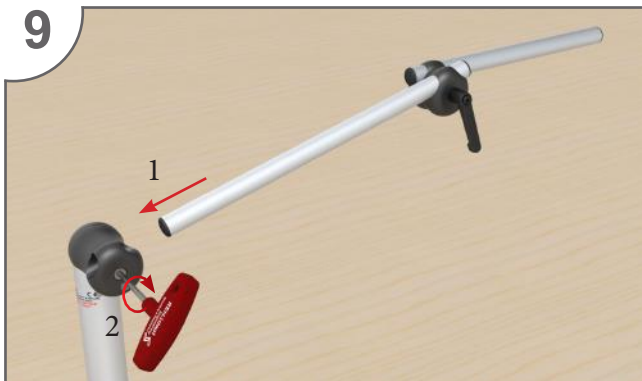

ASSEMBLY INSTRUCTION

Name: FS-EcoLock

Model Number: #17.1055

Instruction ID: #00.573_A

ASSEMBLY INSTRUCTION

Name: FS-EcoLock

Model Number: #17.1055

Instruction ID: #00.573_A