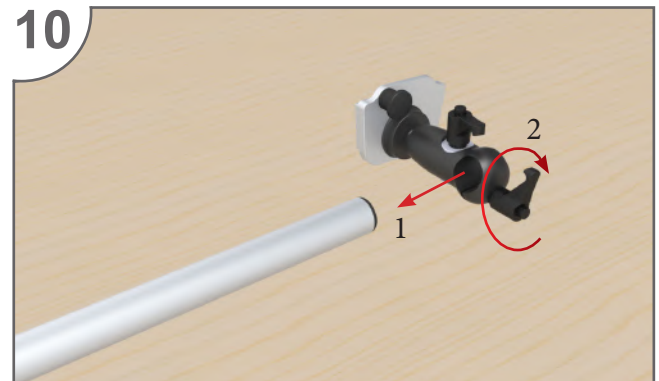

ASSEMBLY INSTRUCTION

Name: FS-EcoLock

Model Number: #17.1055

Instruction ID: #00.573_A

ASSEMBLY INSTRUCTION

Name: FS-EcoLock

Model Number: #17.1055

Instruction ID: #00.573_A